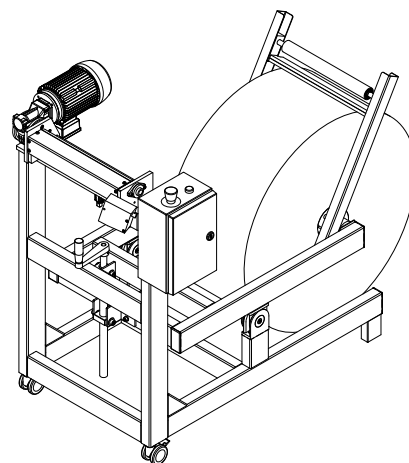

Environment:

Temperatures:	15 - 30°C (60 - 86°F)
Rel. Humidity:	40 - 60%

Paper Roll Feeder

Measurements:

Height:	1500 mm
Width:	1027 mm
Length:	4060 mm (+ approx. 2000 mm for paper roll loading and book collecting)
Weight:	570 kilos

The manufacturer reserves the right to change the specifications without further notice.

Produced and marketed by:

Distributed by:

BRAILLO NORWAY AS

P. O. Box 447

3101 Tønsberg, Norway

Phone: +47 33 00 28 70

Fax: +47 33 00 28 71

E-mail: braillo@braillo.no

Internet: www.braillo.com